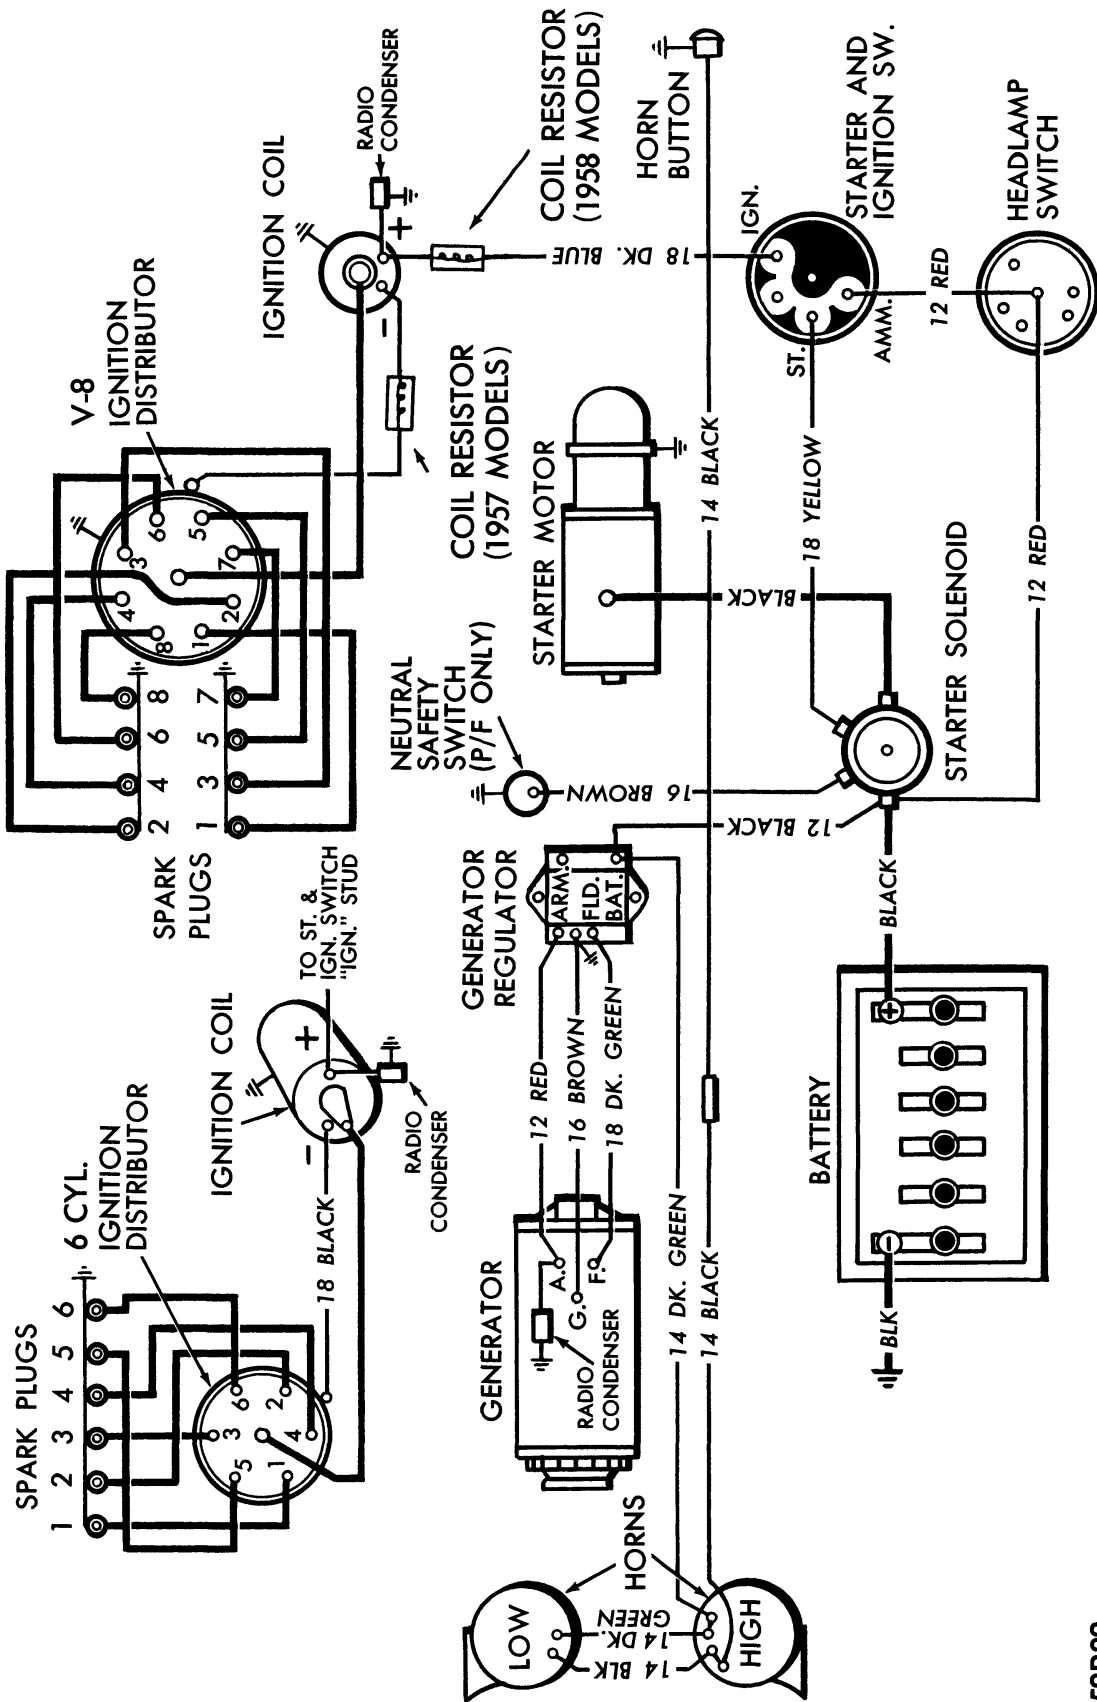

57P107

Wiring Diagram—Instruments and Accessories

577

Wiring Diagram—Lights and Turn Signals—1957

58P 30

Wiring Diagram—Lights and Turn Signals—1958

Wiring Diagram—Starter, Generator, Ignition and Horn

**FOUR DOOR SEDAN
CLUB SEDAN
3 PASS. COUPE
TWO DOOR SUBURBAN**

CONVERTIBLE COUPE

FOUR DOOR SUBURBAN

**TWO DOOR HARD TOP
FOUR DOOR HARD TOP**

FURY

Wiring Diagram—Interior Lighting