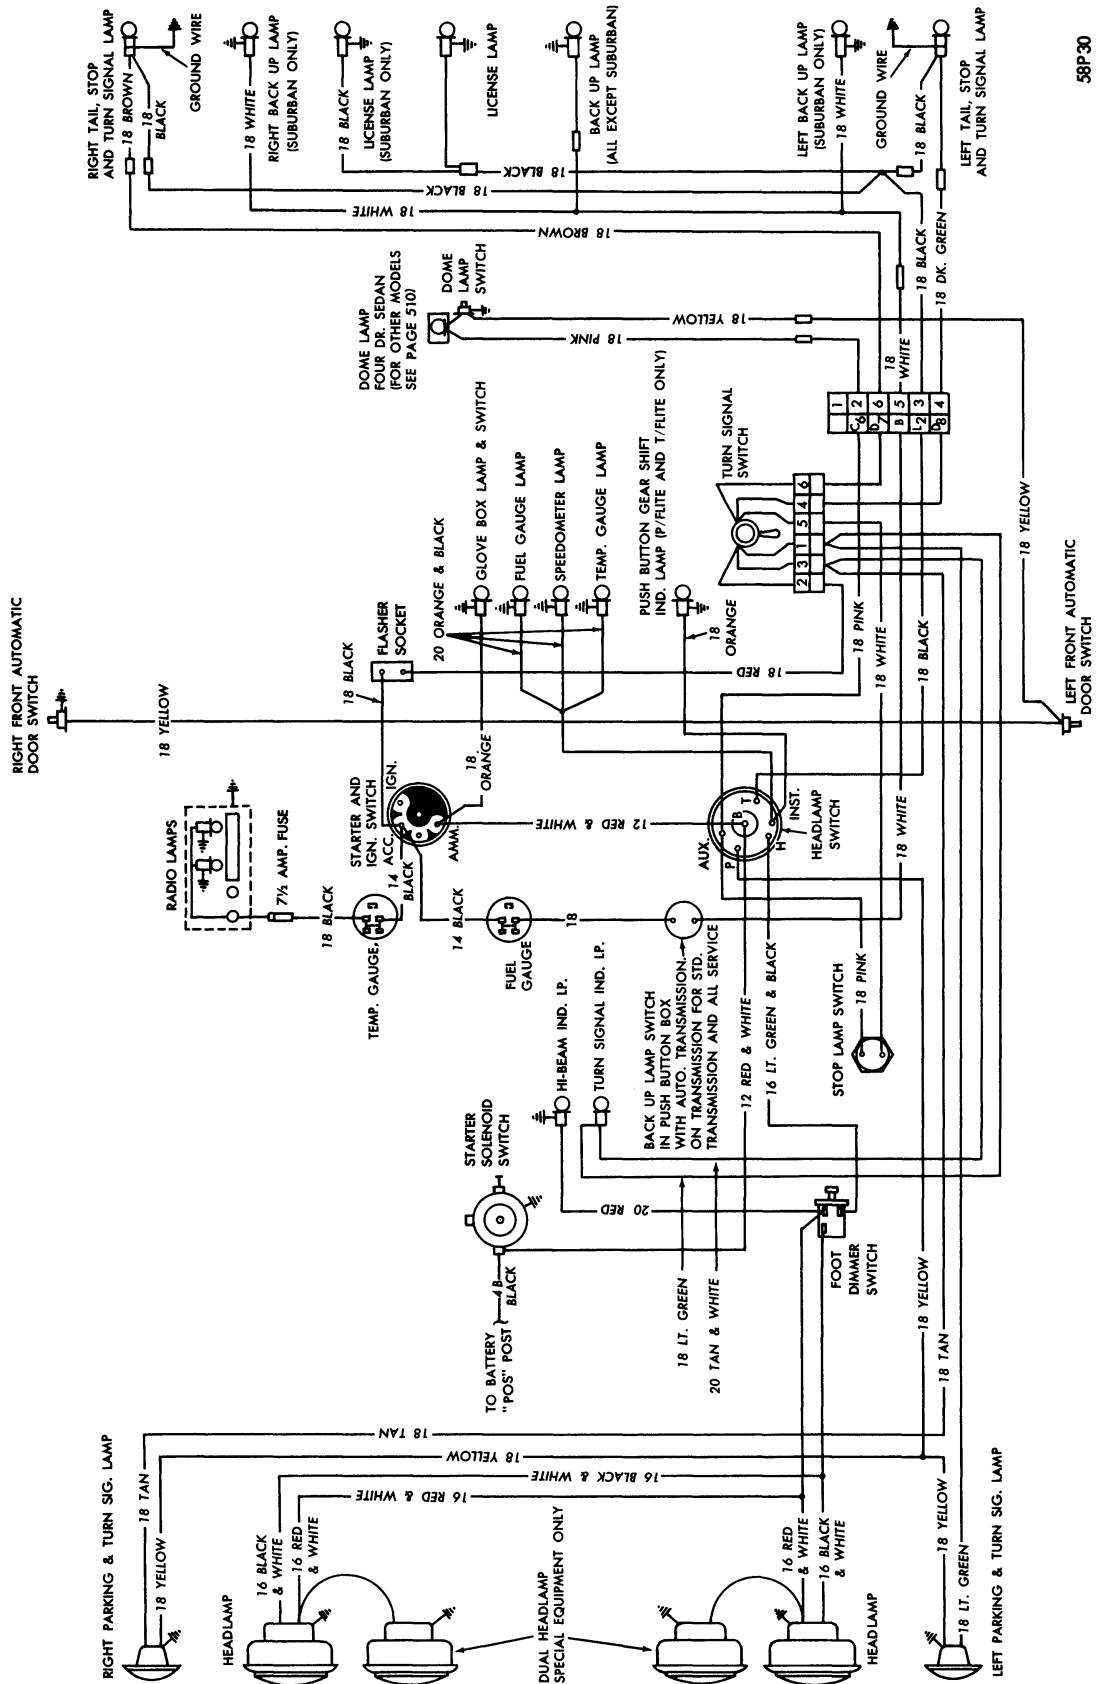

57P107

Wiring Diagram—Instruments and Accessories

577

Wiring Diagram—Lights and Turn Signals—1957

58P 30

Wiring Diagram—Lights and Turn Signals—1958

Wiring Diagram—Starter, Generator, Ignition and Horn

**FOUR DOOR SEDAN
CLUB SEDAN
3 PASS. COUPE
TWO DOOR SUBURBAN**

CONVERTIBLE COUPE

FOUR DOOR SUBURBAN

**TWO DOOR HARD TOP
FOUR DOOR HARD TOP**

FURY

Wiring Diagram—Interior Lighting