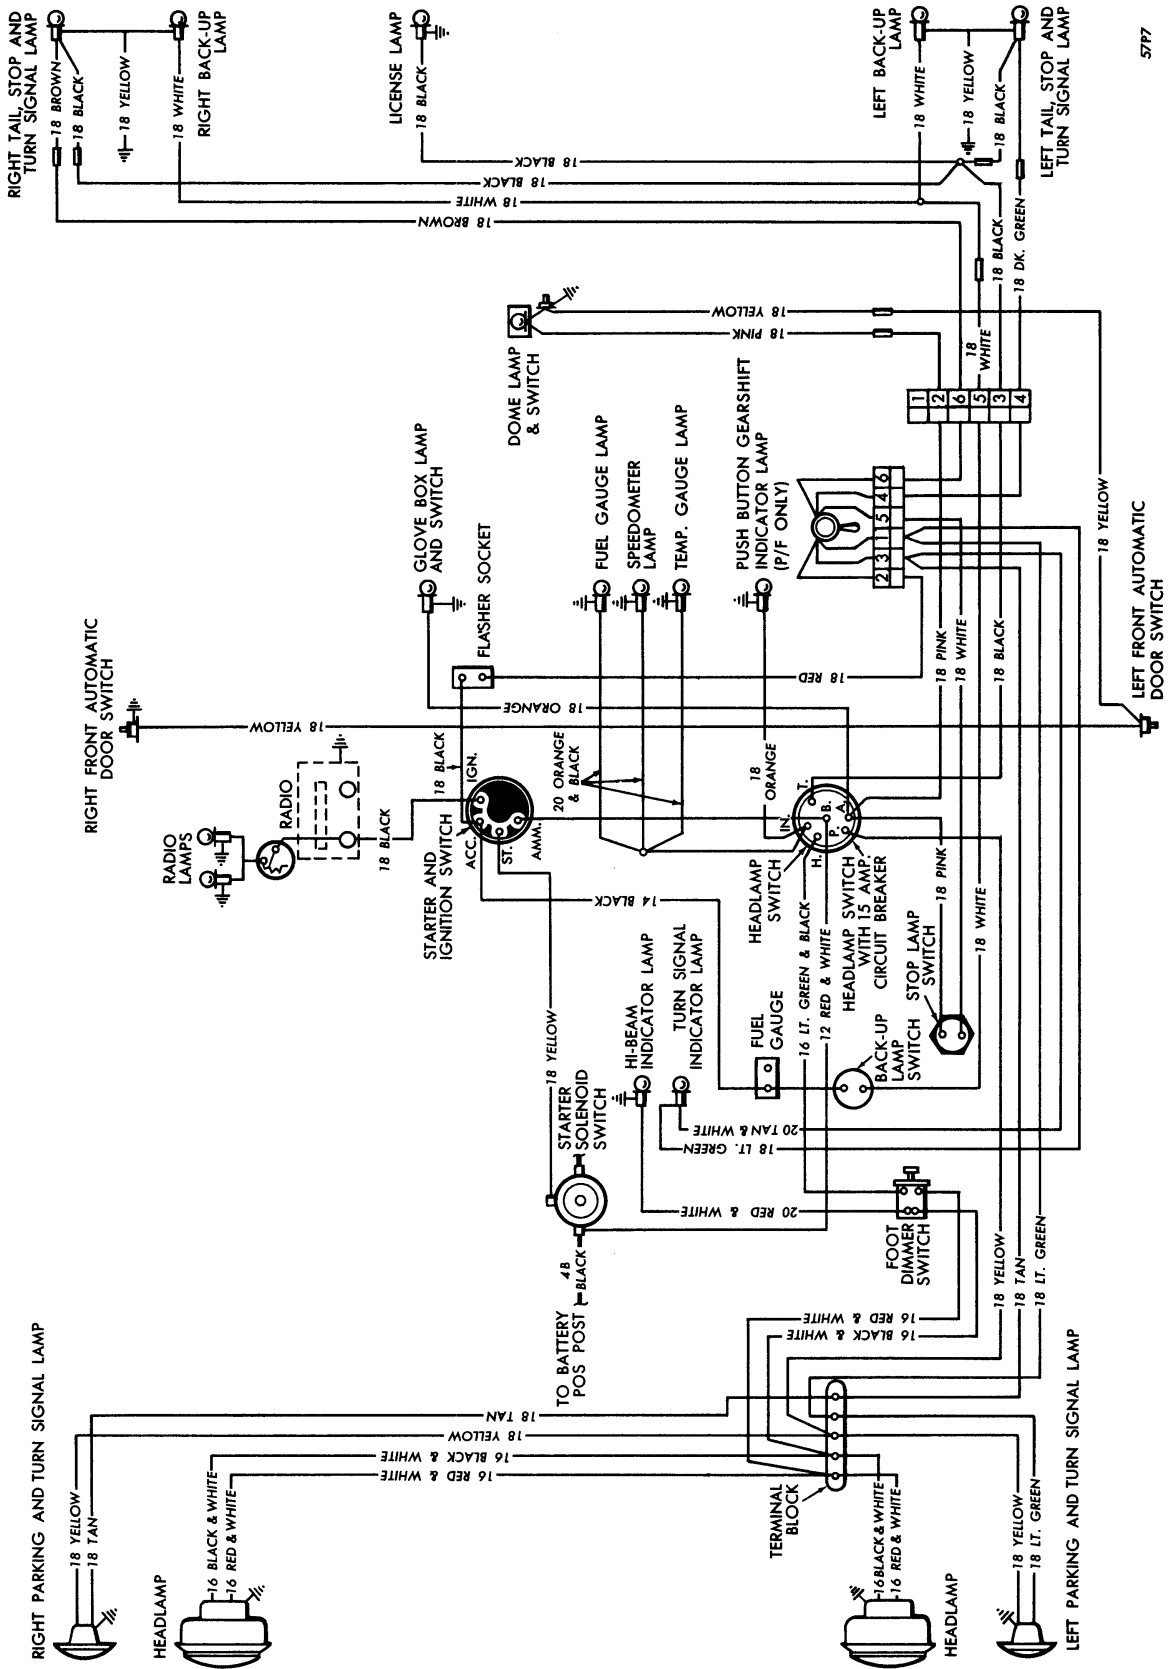

57P107

Wiring Diagram—Instruments and Accessories

577

Wiring Diagram—Lights and Turn Signals—1957

58P 30

Wiring Diagram—Lights and Turn Signals—1958

Wiring Diagram—Starter, Generator, Ignition and Horn

**FOUR DOOR SEDAN
CLUB SEDAN
3 PASS. COUPE
TWO DOOR SUBURBAN**

CONVERTIBLE COUPE

FOUR DOOR SUBURBAN

**TWO DOOR HARD TOP
FOUR DOOR HARD TOP**

FURY

Wiring Diagram—Interior Lighting